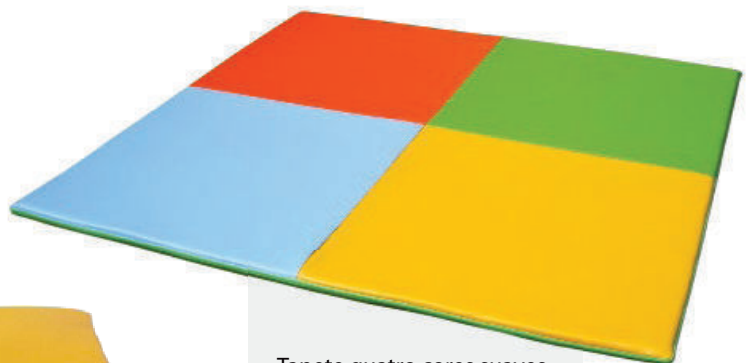

Tapete quatro cores suaves
Tapis quatre couleurs douces
Four soft colours mat
Ref. 924/A – 130x130x3cm
Ref. 764/A – 150x150x3cm
Ref. 952/A – 200x200x3cm