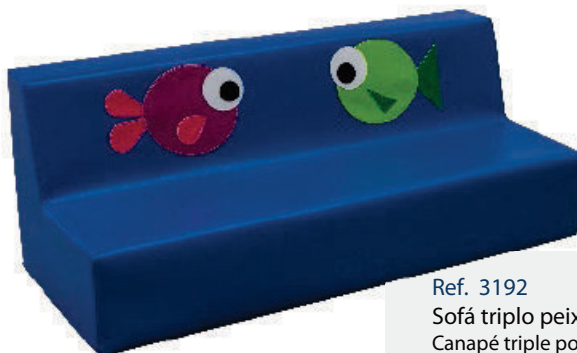

Ref. 3192
Sofá tripla peixes
Canapé triple poissons
Triple seat fishes
100x40x37cm.
Assento/assise/height: 17cm