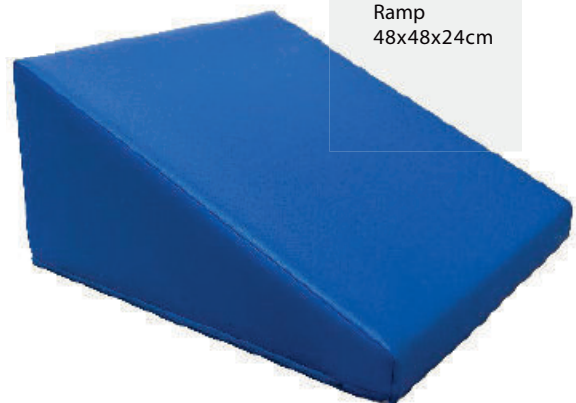

Ref. 1704
Rampa
Rampe
Ramp
48x48x24cm