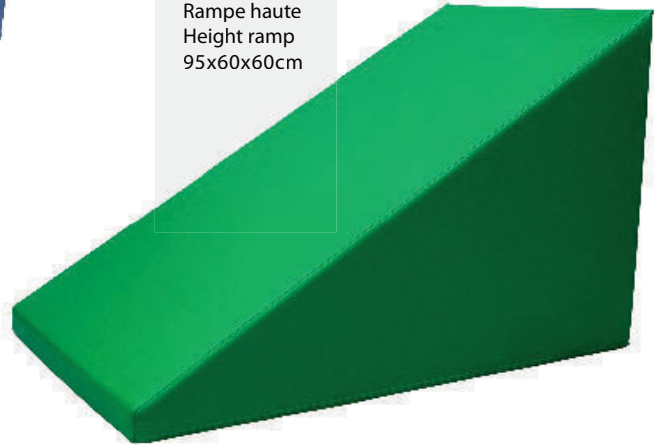

Ref. 2809
Rampa alta
Rampe haute
Height ramp
95x60x60cm