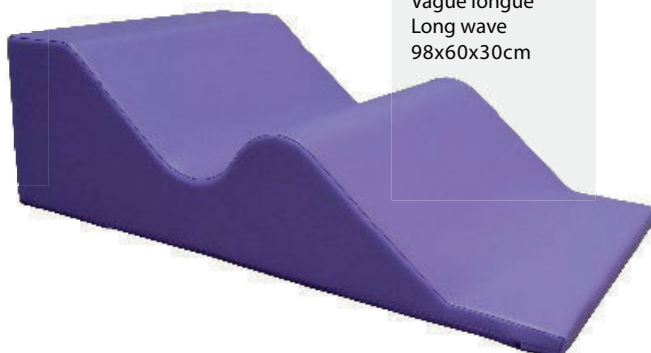

Ref. 1833
Meia roda
Demie roue
Half weel
120x60x30cm