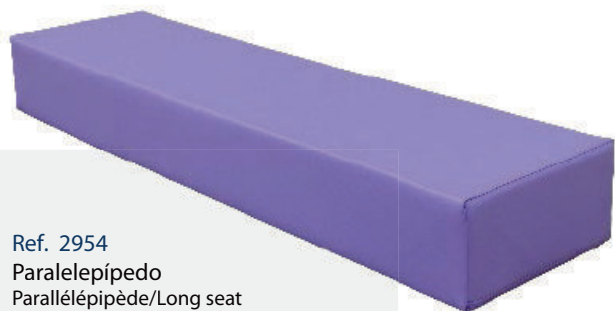

Ref. 2954

Paralelepípedo

Parallélépipède/Long seat

120x30x15cm

Ref. 2847

Sofá duplo

Canapé double/Double seat

60x40x37cm. Assento/assise/height: 17cm