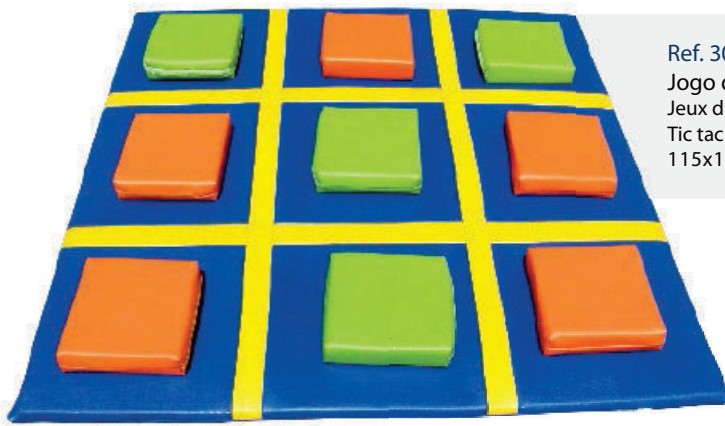

Ref. 3009
Jogo do galo
Jeux du coq
Tic tac toe
115x115x3cm