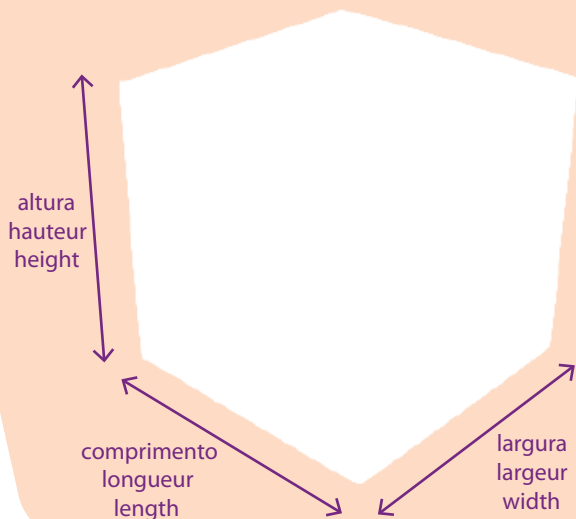

MESURES

Toutes les mesures présentées dans ce catalogue sont dans le format suivant: longueur x largeur x hauteur.

COULEURS

Tout le produit peut être fabriqué avec des combinaisons de couleurs souhaitées par le client, à condition qu'il soit techniquement possible dans les couleurs suivantes:

(Cores das Telas aproximadas à tabela de cores PANTONE solid coated)